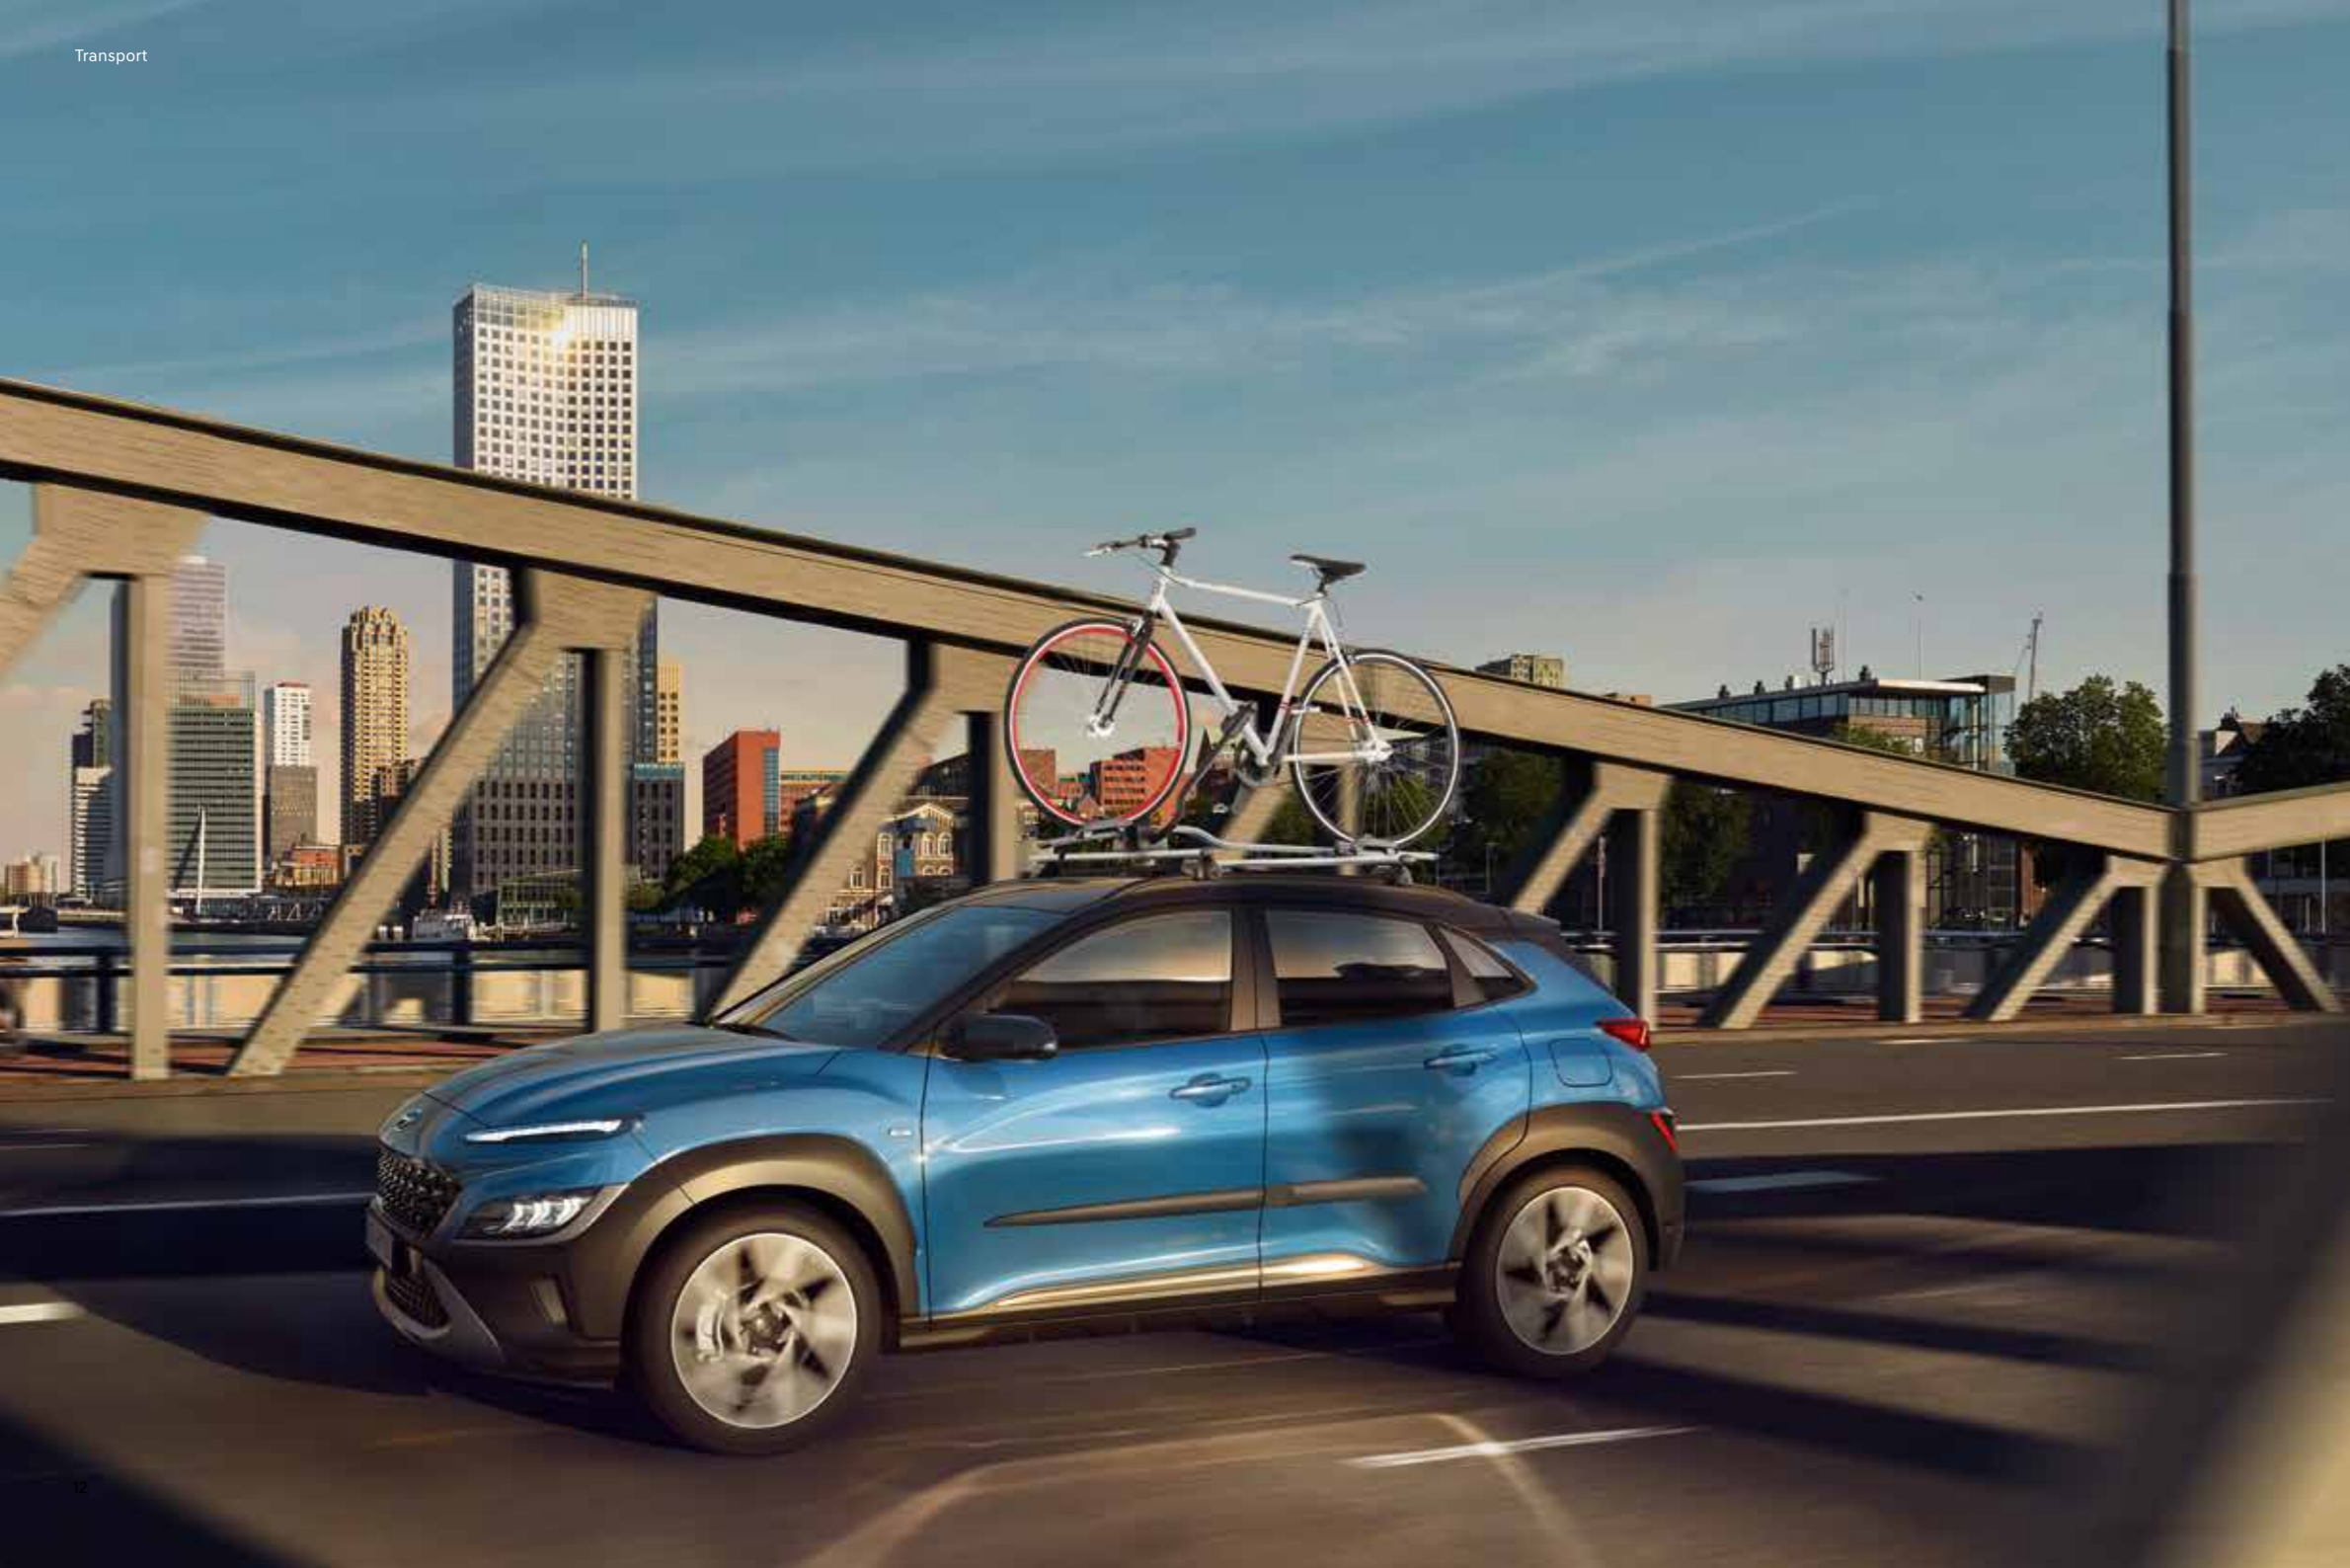

You live it.

Your KONA is destined for fun outside. So why not extend its range to suit your outdoor needs.

Ski & snowboard carrier 400 & 600

The family-friendly solution to action packed winter holidays. The "Ski & snowboard carrier 400" for up to 4 pairs of skis or 2 snowboards is fast and convenient to fit, and can even be locked to keep your gear secure. For even more storage space you can opt for the "Ski & snowboard carrier 600" for up to 6 pairs of skis or 4 snowboards.

99701ADE00 (600)

99701ADE10 (400)

99701ADE90 (U-mount adapter kit for steel cross bars)

Roof box 330

Whatever the reason, whatever the season: when you require additional storage for your KONA, this roof box gives you both quality and quantity. Aerodynamic and sleek, easy to install and robust, it also features dual side opening for fast loading and unloading. Lockable for theft prevention. Dimensions: 144x86x37.5 cm. Volume: 330 L. Capacity: 75 kg (Roof box capacity for KONA up to 61 kg). Please always check the maximum roof load of your vehicle. **99730ADE10**

Cross bars, aluminium

Get more space for your adventures. These secure, lightweight cross bars are purpose-built for the KONA roof rails and easy to install. So you can set off on future trips with all you need. Only suitable for cars with OE roof rails. Maximum roof load of the vehicle is 80kg including all roof carriers and transport items.

J9211ADE00AL

Cross bars, steel

Easy to fit, easy to trust. These steel cross bars are custom-made for your KONA, forming a secure and lockable basis for roof carrier systems and all your roof transportation needs. Only suitable for cars with OE roof rails. Maximum roof load of the vehicle is 80 kg including all roof carriers and transport items.

J9211ADE00ST

Bike carrier Active