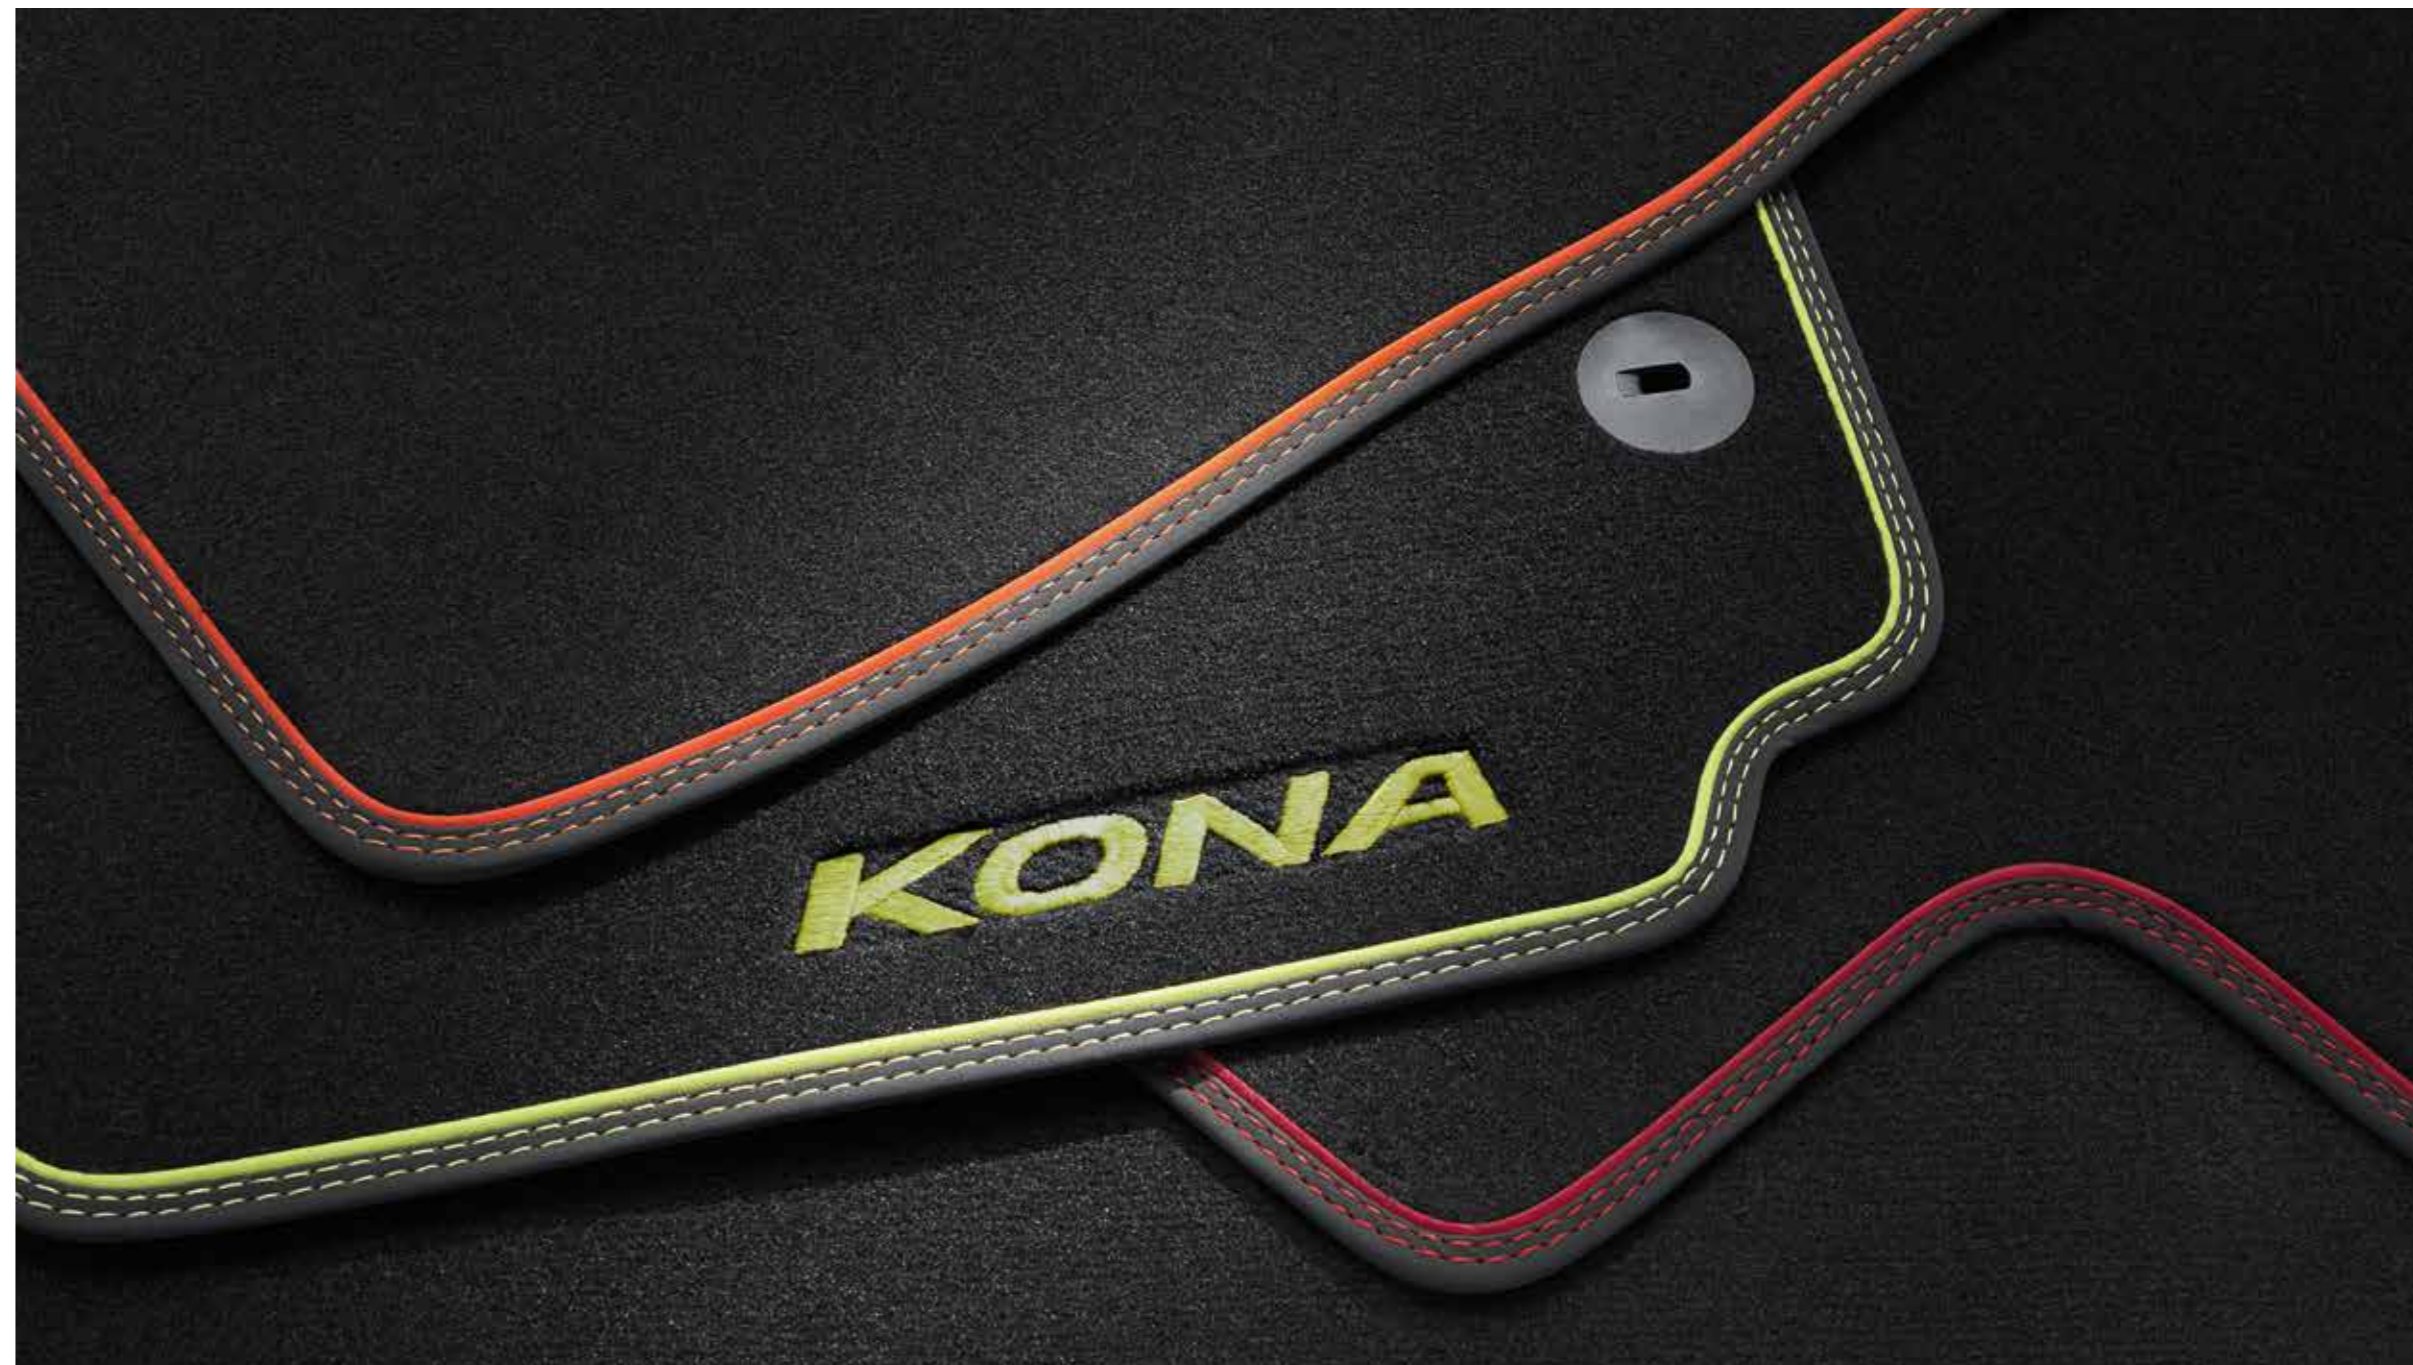

J9131ADE00 (LHD, grey logo, set of 4)

J9131ADE10 (RHD, grey logo, set of 4)

J9131ADE00H (HEV, LHD, set of 4)

J9131ADE10H (HEV, RHD, set of 4)

**Trunk liner**

From gardening tools to family pets – some cargo can be potentially wet or grimy. This durable and waterproof liner with raised edges will keep your trunk clean nonetheless. With a textured anti-slip surface to prevent loads moving around.