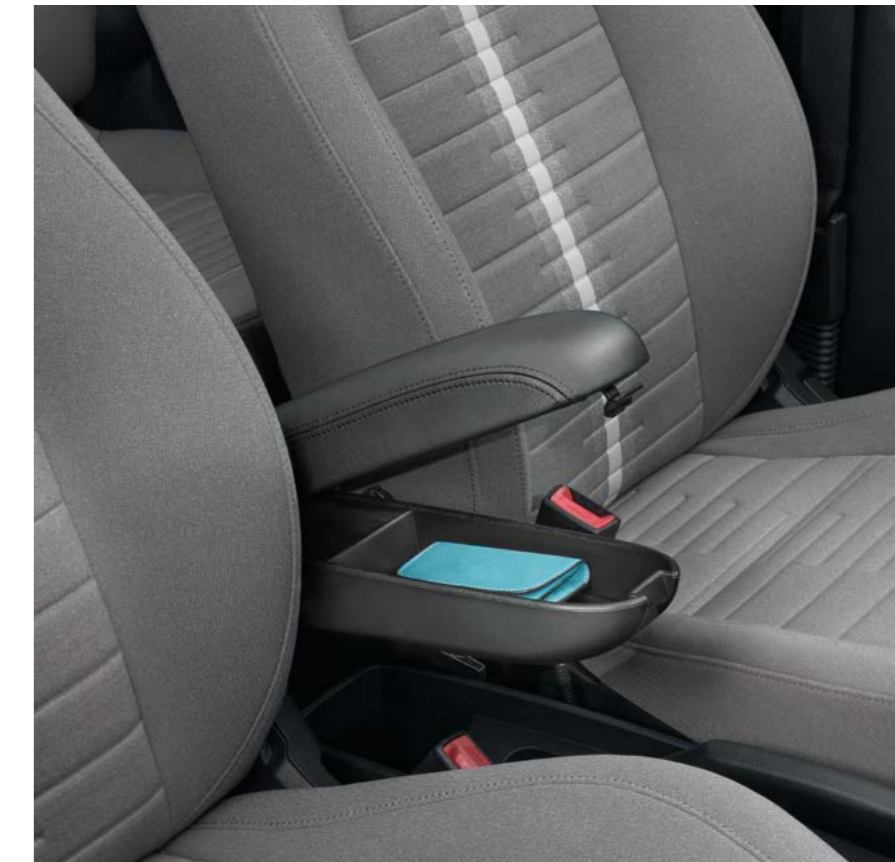

Armrest with a storage box

Convenient support and handy storage in one. Mounted on the driver's seat, this adjustable hinged armrest features a convenient compartment for keeping small items.
K7161ADE00 (LHD)