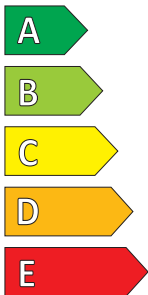

Product Information Sheet

Delegated Regulation (EU) 2020/740

Supplier name or trademark		PIRELLI	
Commercial name or trade designation		PZERO	
Tyre type identifier	Tyre class	41812	C1
Tyre size designation		275/35ZR21	
Speed category symbol		Y 300 km/h	
Load-capacity index		103	
Load version		XL	
Fuel efficiency class		C	
Wet grip class		A	
External rolling noise class	External rolling noise value	B	73 dB
Tyre for use in severe snow conditions		No	
Tyre for use in severe ice conditions		No	
Date of start of production (Week / Year)		49/22	
Date of end of production (Week / Year)		-	
Supplier's address		Pirelli Contact Center, Viale Piero e Alberto Pirelli 25, 20126 Milano, IT	
Additional information			

ENERG

PIRELLI

41812

275/35ZR21 103 Y XL

C1

C

A