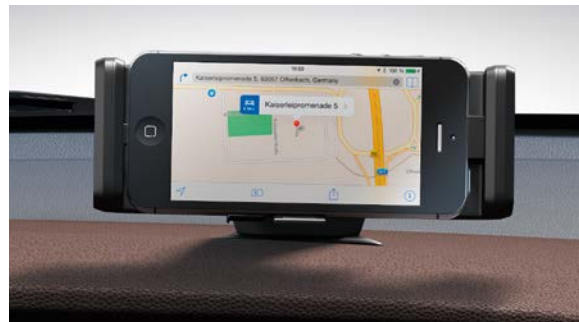

99770ADE10 (5dr, Coupé, Active)

Smartphone docking station. The smartphone docking station keeps your phone charged and 'always on'. You can use your phone for satellite navigation, to access your playlists, or listen to your favourite radio stations by linking them all via Bluetooth directly to the i20 audio system. For USB type C, Micro USB and iPhone.